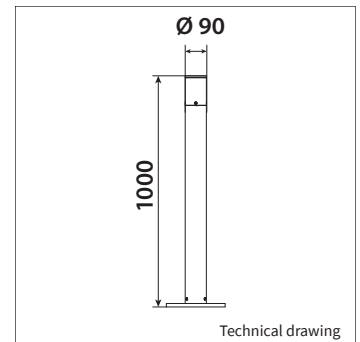

PRODUCT MATERIAL	Aluminium and steel
LIGHT SOURCE	Philips SLM G7
MODULE LIFETIME	Approx. 50.000 hours
DRIVER	Including Philips Xitanium driver
COLORS (Δ)	○ 3 = RAL 9003 white ● 5 = RAL 9005 black ● 6 = RAL 9006 alu
SIZE	200 X 1.000mm

OPTIONS

COLORS	Available in all RAL colours on request Additional price + 10%
DIFFUSER	Clear tempered glass in standard mat on request

INFORMATION

WARRANTY	5 Years

PILE MINI

AVAILABLE SLM OPTIONS

To order the correct product, please replace **COB*** in the article number field with the COB code found on the last page of the catalogue