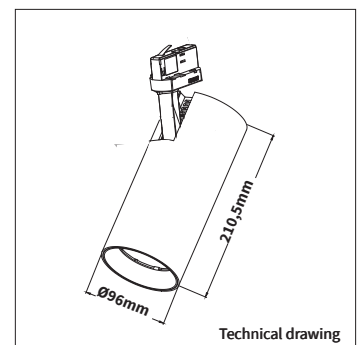

PIPE

Honeycomb

Technical drawing

AVAILABLE SLM OPTIONS

To order the correct product, please replace **COB*** in the article number field with the COB code found on the last page of the catalogue

ARTICLE NUMBER	LUMINOUS FLUX	BRAND	OUTPUT POWER	COLOUR TEMPERATURE	CRI	SETTING	POWER FACTOR
3055.COB*.24.Δ	1100lm	Philips SLM G7	6W	827 / 830 / 835 / 840 / 850	>80	High Efficiency	>0,9
3055.COB*.24.Δ	1100lm	Philips SLM G7	8W	927 / 930	>90	High Efficiency	>0,9
3055.COB*.24.Δ	1100lm	Philips SLM G7	6W	830 Premium White	>80	High Efficiency	>0,9
3055.COB*.24.Δ	1100lm	Philips SLM G7	7W	930 / 935 / 940 Premium White	>90	High Efficiency	>0,9
3055.COB*.24.Δ	1100lm	Philips SLM G7	7W	930 Premium Color	>90	High Efficiency	>0,9
3055.COB*.24.Δ	1100lm	Philips SLM G6	11W	930 Crisp White	>90	High Efficiency	>0,9
3055.COB*.24.Δ	1100lm	Philips SLM G7	12W	925 Food Warm White	84	High Efficiency	>0,9
3055.COB*.24.Δ	1100lm	Philips SLM G7	11W	930 Food Premium Red	88	High Efficiency	>0,9
3055.COB*.24.Δ	2000lm	Philips SLM G7	12W	827 / 830 / 835 / 840 / 850	>80	High Efficiency	>0,9
3055.COB*.24.Δ	2000lm	Philips SLM G7	17W	927 / 930	>90	High Efficiency	>0,9
3055.COB*.24.Δ	2000lm	Philips SLM G7	12W	830 Premium White	>80	High Efficiency	>0,9
3055.COB*.24.Δ	2000lm	Philips SLM G7	17W	930 / 935 / 940 Premium White	>90	High Efficiency	>0,9
3055.COB*.24.Δ	2000lm	Philips SLM G7	17W	930 Premium Color	>90	High Efficiency	>0,9
3055.COB*.24.Δ	2000lm	Philips SLM G6	21W	930 Crisp White	>90	High Efficiency	>0,9
3055.COB*.24.Δ	2000lm	Philips SLM G7	22W	925 Food Warm White	84	High Efficiency	>0,9
3055.COB*.24.Δ	2000lm	Philips SLM G7	20W	930 Food Premium Red	88	High Efficiency	>0,9
3055.COB*.24.Δ	3000lm	Philips SLM G7	19W	827 / 830 / 835 / 840 / 850 / 857	>80	High Efficiency	>0,9
3055.COB*.24.Δ	3000lm	Philips SLM G7	23W	927 / 930	>90	High Efficiency	>0,9
3055.COB*.24.Δ	3000lm	Philips SLM G7	20W	830 Premium White	>80	High Efficiency	>0,9
3055.COB*.24.Δ	3000lm	Philips SLM G7	23W	930 / 935 / 940 Premium White	>90	High Efficiency	>0,9
3055.COB*.24.Δ	3000lm	Philips SLM G7	25W	930 Premium Color	>90	High Efficiency	>0,9

! High efficiency is the standard Keylight setting for all SLM G6/G7 LED modules. For technical and warranty information regarding high efficiency, see last page of the catalogue. Standard system warranty is 5 years.