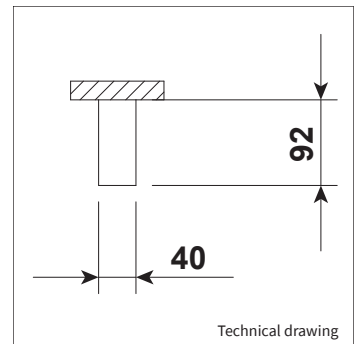

Profile UP/DN version

ART.NR.	LAMP TYPE	BRAND	LUMINOUS FLUX	OUTPUT POWER	MODULE EFFICIENCY	COLOUR TEMPERATURE	CRI	TC LIFETIME	LENGTH
SURFACE MOUNTED									
Δ see colors									
9265.868.30.Δ	Ledline	Philips	3300lm	23W	143lm/W	3000K	>80	50.000 Hrs	868mm
9265.868.40.Δ	Ledline	Philips	3300lm	23W	143lm/W	4000K	>80	50.000 Hrs	868mm
9265.114.30.Δ	Ledline	Philips	4400lm	29W	152lm/W	3000K	>80	50.000 Hrs	1149mm
9265.114.40.Δ	Ledline	Philips	4400lm	29W	152lm/W	4000K	>80	50.000 Hrs	1149mm
9265.143.30.Δ	Ledline	Philips	5500lm	36W	153lm/W	3000K	>80	50.000 Hrs	1430mm
9265.143.40.Δ	Ledline	Philips	5500lm	36W	153lm/W	4000K	>80	50.000 Hrs	1430mm
SUSPENDED UP/DN									
9266.114.30.Δ	Ledline	Philips	6600lm	44W	150lm/W	3000K	>80	50.000 Hrs	1149mm
9266.114.40.Δ	Ledline	Philips	6600lm	44W	150lm/W	4000K	>80	50.000 Hrs	1149mm
9266.143.30.Δ	Ledline	Philips	8800lm	58W	152lm/W	3000K	>80	50.000 Hrs	1430mm
9266.143.40.Δ	Ledline	Philips	8800lm	58W	152lm/W	4000K	>80	50.000 Hrs	1430mm