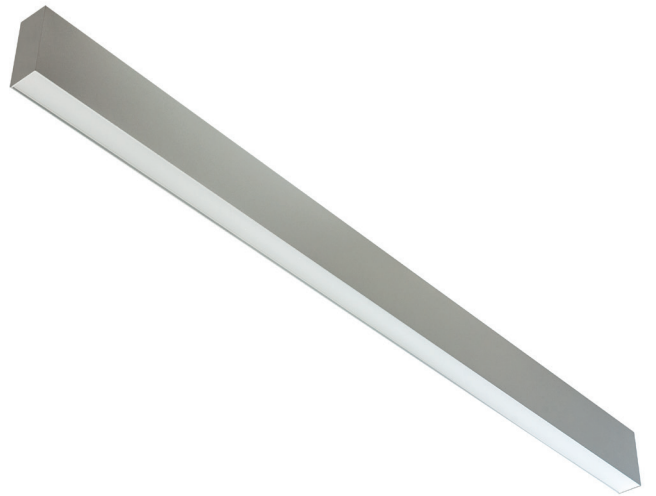

PROFILE 4

PRODUCT MATERIAL	Aluminium profile
LIGHT SOURCE	Philips Ledline
MODULE LIFETIME	Approx. 50.000 hours
DRIVER LEDLINE	Including Philips Xitanium driver
COLORS (Δ)	○ 3 = RAL 9003 white ● 5 = RAL 9005 black ● 6 = RAL 9006 alu
REFLECTOR	Aluminium white
ADJUSTABLE	No
SIZE	868/1149/1430 X 40 X 92mm

PROFILE 4

OPTIONS

COLORS	Available in all RAL colours on request Additional price + 10%
EMERGENCY BALLAST	Art. nr.: 0187.003.01.0 - 1 hour
DIMMABLE	DALI dimmable On request
DIFFUSER	White acrylic diffuser in standard Acrylic frosted, microprismatic or any other on request
UGR DIFFUSER	UGR<19 diffuser on request
IP CLASS	IP20 in standard, IP44 on request
MOVEMENT SENSOR	On request
DAYLIGHT CONTROL SENSOR	On request
SUSPENSION SET/WIRES	2 steel wires + power cable € 45,00 standard length 1500mm

INFORMATION

WARRANTY	5 Years

This luminaire can be mounted directly to the ceiling or pendant with steel wires and can be connected to form long LED lighting lines.

We can produce this luminaire in different lengths and shapes on request