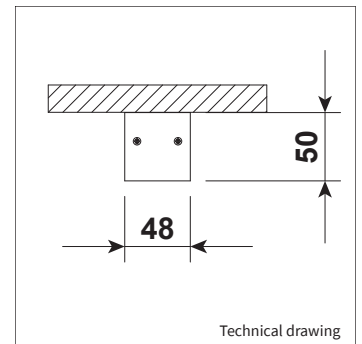

PROFILE 5

ART.NR.	LAMP TYPE	BRAND	LUMINOUS FLUX	OUTPUT POWER	MODULE EFFICIENCY	COLOUR TEMPERATURE	CRI	TC LIFETIME	LENGTH
Δ see colors									
9267.587.30.Δ	Ledline	Philips	2200lm	15W	147lm/W	3000K	>80	50.000 Hrs	587mm
9267.587.40.Δ	Ledline	Philips	2200lm	15W	147lm/W	4000K	>80	50.000 Hrs	587mm
9267.868.30.Δ	Ledline	Philips	3300lm	23W	143lm/W	3000K	>80	50.000 Hrs	868mm
9267.868.40.Δ	Ledline	Philips	3300lm	23W	143lm/W	4000K	>80	50.000 Hrs	868mm
9267.114.30.Δ	Ledline	Philips	4400lm	29W	152lm/W	3000K	>80	50.000 Hrs	1149mm
9267.114.40.Δ	Ledline	Philips	4400lm	29W	152lm/W	4000K	>80	50.000 Hrs	1149mm
9267.143.30.Δ	Ledline	Philips	5500lm	36W	153lm/W	3000K	>80	50.000 Hrs	1430mm
9267.143.40.Δ	Ledline	Philips	5500lm	36W	153lm/W	4000K	>80	50.000 Hrs	1430mm