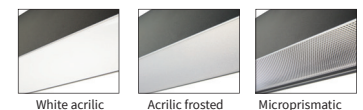

ART.NR.	LAMP TYPE	BRAND	LUMINOUS FLUX	OUTPUT POWER	MODULE EFFICIENCY	COLOUR TEMPERATURE	CRI	TC LIFETIME	LENGTH
Δ see colors									
9268.601.30.Δ	Ledline	Philips	2200lm	15W	147lm/W	3000K	>80	50.000 Hrs	601mm
9268.601.40.Δ	Ledline	Philips	2200lm	15W	147lm/W	4000K	>80	50.000 Hrs	601mm
9268.882.30.Δ	Ledline	Philips	3300lm	23W	143lm/W	3000K	>80	50.000 Hrs	882mm
9268.882.40.Δ	Ledline	Philips	3300lm	23W	143lm/W	4000K	>80	50.000 Hrs	882mm
9268.116.30.Δ	Ledline	Philips	4400lm	29W	152lm/W	3000K	>80	50.000 Hrs	1163mm
9268.116.40.Δ	Ledline	Philips	4400lm	29W	152lm/W	4000K	>80	50.000 Hrs	1163mm
9268.144.30.Δ	Ledline	Philips	5500lm	36W	153lm/W	3000K	>80	50.000 Hrs	1444mm
9268.144.40.Δ	Ledline	Philips	5500lm	36W	153lm/W	4000K	>80	50.000 Hrs	1444mm