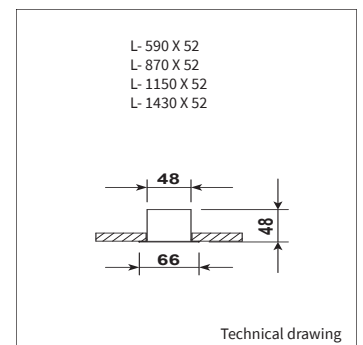

ART.NR.	LAMP TYPE	BRAND	LUMINOUS FLUX	OUTPUT POWER	MODULE EFFICIENCY	COLOUR TEMPERATURE	CRI	TC LIFETIME	LENGTH
Δ see colors									
9268.601.30.Δ	Ledline	Philips	2200lm	15W	147lm/W	3000K	>80	50.000 Hrs	601mm
9268.601.40.Δ	Ledline	Philips	2200lm	15W	147lm/W	4000K	>80	50.000 Hrs	601mm
9268.882.30.Δ	Ledline	Philips	3300lm	23W	143lm/W	3000K	>80	50.000 Hrs	882mm
9268.882.40.Δ	Ledline	Philips	3300lm	23W	143lm/W	4000K	>80	50.000 Hrs	882mm
9268.116.30.Δ	Ledline	Philips	4400lm	29W	152lm/W	3000K	>80	50.000 Hrs	1163mm
9268.116.40.Δ	Ledline	Philips	4400lm	29W	152lm/W	4000K	>80	50.000 Hrs	1163mm
9268.144.30.Δ	Ledline	Philips	5500lm	36W	153lm/W	3000K	>80	50.000 Hrs	1444mm
9268.144.40.Δ	Ledline	Philips	5500lm	36W	153lm/W	4000K	>80	50.000 Hrs	1444mm