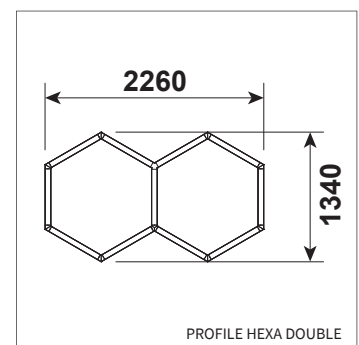

PROFILE HEXA DOUBLE

PROFILE HEXA SINGLE

ART.NR.	LAMP TYPE	BRAND	LUMINOUS FLUX	OUTPUT POWER	MODULE EFFICIENCY	COLOUR TEMPERATURE	CRI	TC LIFETIME
PROFILE HEXA SINGLE								
Δ see colors								
9260.113.30.Δ	Ledline	Philips	13200lm	84W	157lm/W	3000K	>80	50.000 Hrs
9260.113.40.Δ	Ledline	Philips	13200lm	84W	157lm/W	4000K	>80	50.000 Hrs
PROFILE HEXA DOUBLE								
9260.226.30.Δ	Ledline	Philips	24200lm	154W	157lm/W	3000K	>80	50.000 Hrs
9260.226.30.Δ	Ledline	Philips	24200lm	154W	157lm/W	4000K	>80	50.000 Hrs