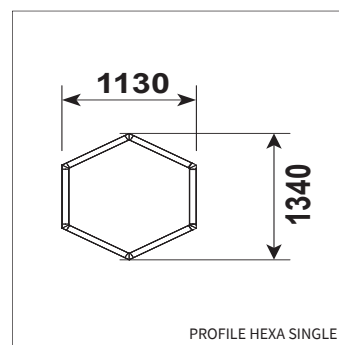

PROFILE HEXA SINGLE