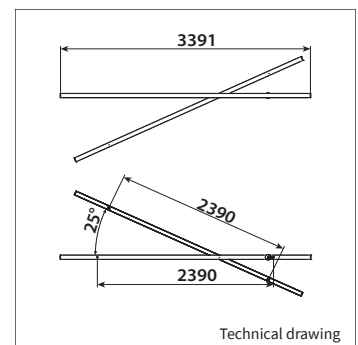

OPTIONS

COLORS	Available in all RAL colours on request Additional price + 10%
EMERGENCY BALLAST	Art. nr.: 0187.003.01.0 - 1 hour
DIMMABLE	DALI dimmable On request
DIFFUSER	White acrylic diffuser in standard Acrylic frosted, microprismatic or any other on request
UGR DIFFUSER	UGR<19 diffuser on request
IP CLASS	IP20 in standard, IP44 on request
MOVEMENT SENSOR	On request
DAYLIGHT CONTROL SENSOR	On request

PROFILE V