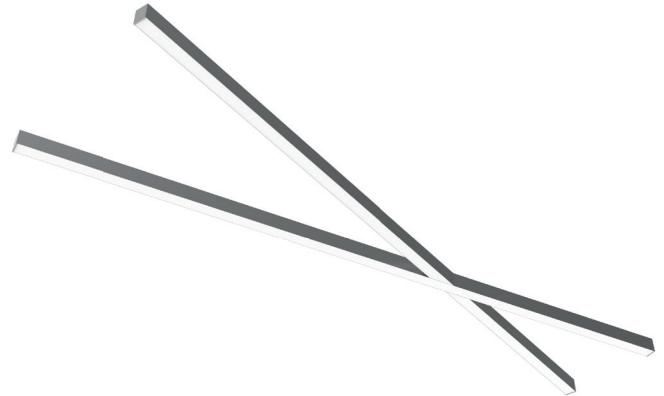

PRODUCT MATERIAL	Aluminium profile
LIGHT SOURCE	Philips Ledline
MODULE LIFETIME	Approx. 50.000 hours
DRIVER LEDLINE	Including Philips Xitanium driver
COLORS (Δ)	○ 3 = RAL 9003 white ● 5 = RAL 9005 black ● 6 = RAL 9006 alu
REFLECTOR	Aluminium white
ADJUSTABLE	No
SIZE	3391mm (see technical drawing)