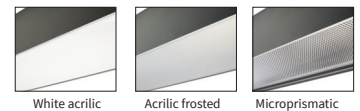

ART.NR.	LAMP TYPE	BRAND	LUMINOUS FLUX	OUTPUT POWER	MODULE EFFICIENCY	COLOUR TEMPERATURE	CRI	TC LIFETIME
Δ see colors								
9263.170.30.Δ	Ledline	Philips	9900lm	69W	143lm/W	3000K	>80	50.000 Hrs
9263.170.40.Δ	Ledline	Philips	9900lm	69W	143lm/W	4000K	>80	50.000 Hrs