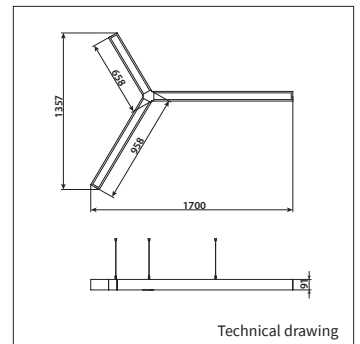

PROFILE Y

ART.NR.	LAMP TYPE	BRAND	LUMINOUS FLUX	OUTPUT POWER	MODULE EFFICIENCY	COLOUR TEMPERATURE	CRI	TC LIFETIME
Δ see colors								
9263.170.30.Δ	Ledline	Philips	9900lm	69W	143lm/W	3000K	>80	50.000 Hrs
9263.170.40.Δ	Ledline	Philips	9900lm	69W	143lm/W	4000K	>80	50.000 Hrs