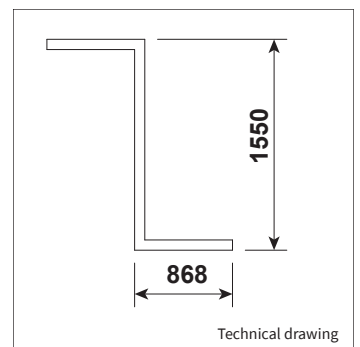

ART.NR.	LAMP TYPE	BRAND	LUMINOUS FLUX	OUTPUT POWER	MODULE EFFICIENCY	COLOUR TEMPERATURE	CRI	LENGTH	TC LIFETIME
Δ see colors									
9264.126.30.Δ	Ledline	Philips	8800lm	59W	149lm/W	3000K	>80	1269mm	50.000 Hrs
9264.126.30.Δ	Ledline	Philips	8800lm	59W	149lm/W	4000K	>80	1269mm	50.000 Hrs
9264.155.30.Δ	Ledline	Philips	12100lm	82W	148lm/W	3000K	>80	1550mm	50.000 Hrs
9264.155.40.Δ	Ledline	Philips	12100lm	82W	148lm/W	4000K	>80	1550mm	50.000 Hrs