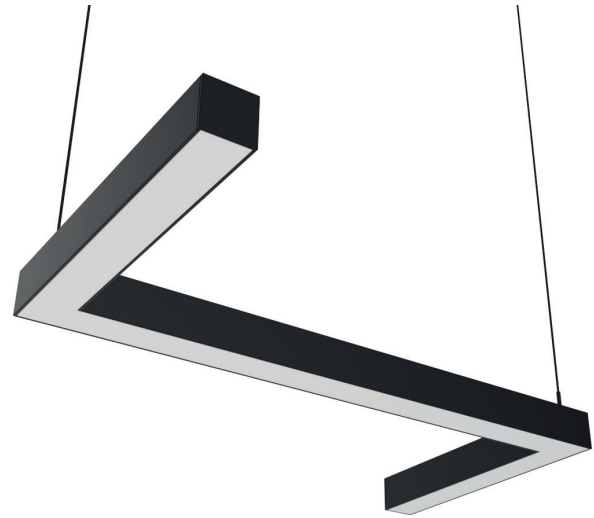

PROFILE Z

PRODUCT MATERIAL	Aluminium profile
LIGHT SOURCE	Philips Ledline
MODULE LIFETIME	Approx. 50.000 hours
DRIVER	Including driver
COLORS (Δ)	○ 3 = RAL 9003 white ● 5 = RAL 9005 black ● 6 = RAL 9006 alu
REFLECTOR	Aluminium white
SIZE	1269 X 587 / 1550X 868mm

OPTIONS

COLORS	Available in all RAL colours on request Additional price + 10%	
EMERGENCY BALLAST	Art. nr.: 0187.003.01.0 - 1 hour	
DIMMABLE	DALI dimmable	On request
DIFFUSER	White acrylic diffuser in standard Acrylic frosted, microprismatic or any other on request	
UGR DIFFUSER	UGR<19 diffuser on request	
IP CLASS	IP20 in standard, IP44 on request	
MOVEMENT SENSOR	On request	
DAYLIGHT CONTROL SENSOR	On request	

INFORMATION

WARRANTY	5 Years

Suspended, suspension wires included

We can produce this luminaire in different lengths and shapes on request

PROFILE Z