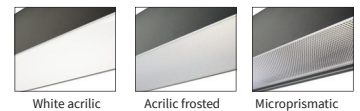

Technical drawing

White acrylic

Acrylic frosted

Microprismatic

ART.NR.	LAMP TYPE	BRAND	LUMINOUS FLUX	OUTPUT POWER	MODULE EFFICIENCY	COLOUR TEMPERATURE	CRI	LENGTH	TC LIFETIME
Δ see colors									
9264.126.30.Δ	Ledline	Philips	8800lm	59W	149lm/W	3000K	>80	1269mm	50.000 Hrs
9264.126.30.Δ	Ledline	Philips	8800lm	59W	149lm/W	4000K	>80	1269mm	50.000 Hrs
9264.155.30.Δ	Ledline	Philips	12100lm	82W	148lm/W	3000K	>80	1550mm	50.000 Hrs
9264.155.40.Δ	Ledline	Philips	12100lm	82W	148lm/W	4000K	>80	1550mm	50.000 Hrs