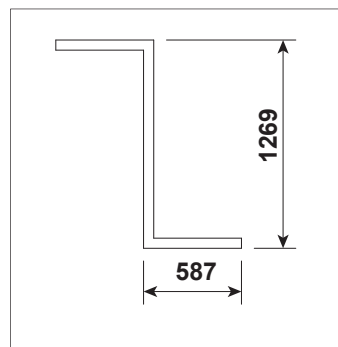

ART.NR.	LAMP TYPE	BRAND	LUMINOUS FLUX	OUTPUT POWER	MODULE EFFICIENCY	COLOUR TEMPERATURE	CRI	LENGTH	TC LIFETIME
Δ see colors									
9264.126.30.Δ	Ledline	Philips	8800lm	59W	149lm/W	3000K	>80	1269mm	50.000 Hrs
9264.126.30.Δ	Ledline	Philips	8800lm	59W	149lm/W	4000K	>80	1269mm	50.000 Hrs
9264.155.30.Δ	Ledline	Philips	12100lm	82W	148lm/W	3000K	>80	1550mm	50.000 Hrs
9264.155.40.Δ	Ledline	Philips	12100lm	82W	148lm/W	4000K	>80	1550mm	50.000 Hrs