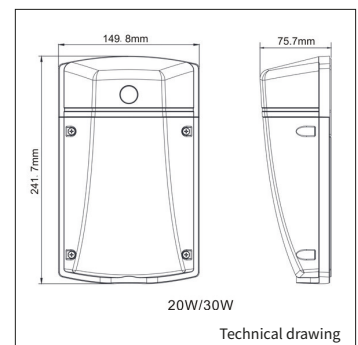

Keylight International reserves the right to modify or change technical, construction or LED specifications due to continuous improvements of our products and lightsources.

RIBBLE

ART.NR.	LAMP TYPE	BRAND	LUMINOUS FLUX	OUTPUT POWER	MODULE EFFICIENCY	COLOUR TEMPERATURE	CRI	TC LIFETIME
8251.020.00.7	3030	Lumileds	2200lm	20W	110lm/W	4000K	>80	35.000 Hrs
8251.030.00.7	3030	Lumileds	3300lm	30W	110lm/W	4000K	>80	35.000 Hrs