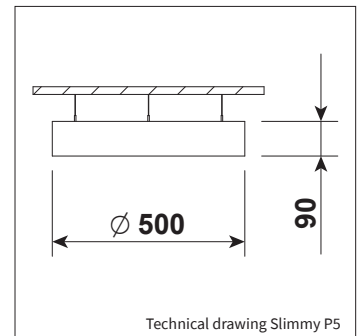

INFORMATION

WARRANTY	3 Years

1,5m steel wire suspension set standard (with wire control length)

ART.NR.	LAMP TYPE	BRAND	LIGHT OUTPUT	MODULE POWER	MODULE EFFICIENCY	CORRELATED COLOUR TEMPERATURE	COLOUR RENDERING INDEX	TC LIFE
SLIMMY 30 P								
Δ see colors								
7730.030.30.Δ	LED module	Philips	2300lm	22W	105lm/W	3000K	>80	50.000 Hrs
7730.030.40.Δ	LED module	Philips	2300lm	22W	105lm/W	4000K	>80	50.000 Hrs
SLIMMY 50 P								
7730.050.30.Δ	LED module	Philips	4200lm	41W	102lm/W	3000K	>80	50.000 Hrs
7730.050.40.Δ	LED module	Philips	4200lm	41W	102lm/W	4000K	>80	50.000 Hrs