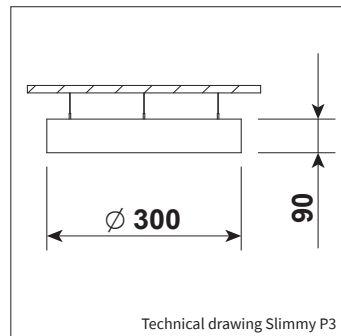

INFORMATION

WARRANTY	3 Years

1,5m steel wire suspension set standard (with wire control length)

ART.NR.	LAMP TYPE	BRAND	LIGHT OUTPUT	MODULE POWER	MODULE EFFICIENCY	CORRELATED COLOUR TEMPERATURE	COLOUR RENDERING INDEX	TC LIFE
SLIMMY 30 P								
Δ see colors								
7730.030.30.Δ	LED module	Philips	2300lm	22W	105lm/W	3000K	>80	50.000 Hrs
7730.030.40.Δ	LED module	Philips	2300lm	22W	105lm/W	4000K	>80	50.000 Hrs
SLIMMY 50 P								
7730.050.30.Δ	LED module	Philips	4200lm	41W	102lm/W	3000K	>80	50.000 Hrs
7730.050.40.Δ	LED module	Philips	4200lm	41W	102lm/W	4000K	>80	50.000 Hrs