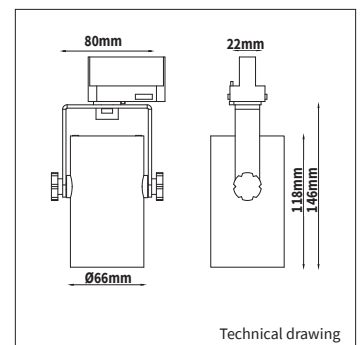

<b>PRODUCT MATERIAL</b>	Die-cast aluminium
<b>ADAPTER</b>	3-phase track adapter
<b>LIGHT SOURCE</b>	LED COB DttW
<b>MODULE LIFETIME</b>	Approx. 50.000 hours
<b>DRIVER</b>	Including phase cut dimmable driver
<b>COLORS (Δ)</b>	○ 3 = RAL 9003 white ● 5 = RAL 9005 black
<b>BEAM ANGLE</b>	▲ 24°
<b>ADJUSTABLE</b>	Horizontally and vertically rotational
<b>SIZE</b>	66 X 118mm

**OPTIONS**

<b>OPTIONAL BEAM ANGLE</b>	▲ 15°	art. no.: 3063.015.00.0
	▲ 35°	art. no.: 3063.035.00.0
<b>HONEYCOMB</b>		Art. no.: 3063.933.94.0
<b>BARNDOOR</b>		Art. no.: 3063.999.99.0

**INFORMATION**

<b>WARRANTY</b>	3 Years
-----------------	---------

Keylight International reserves the right to modify or change technical, construction or LED specifications due to continuous improvements of our products and light sources.

TUBO MINI

ART.NR.	LAMP TYPE	BRAND	LUMINOUS FLUX	OUTPUT POWER	MODULE EFFICIENCY	COLOUR TEMPERATURE	CRI	TC LIFETIME	mA
Δ see colors									
3063.720.24.Δ	LED COB DttW	Bridgelux	650lm	10W	65lm/W	2000-3000K <b>DTW</b>	>90	50.000 Hrs	250mA