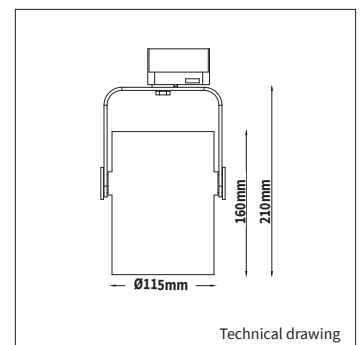

INFORMATION

WARRANTY	5 Years

This luminaire is also available in 1100lm SLM on request

TUBO