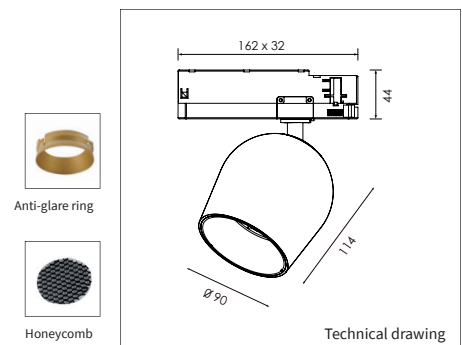

INFORMATION

WARRANTY	5 Years

Also available in surface and recessed version

VENUS T MAXI