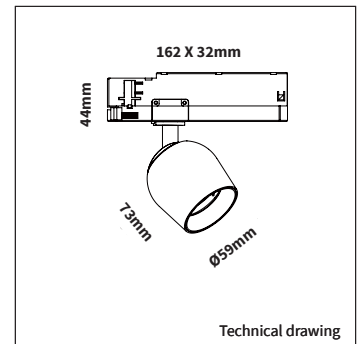

INFORMATION

WARRANTY	5 Years

Also available in surface and recessed version

Including standard black anti-glare ring

VENUS T MINI